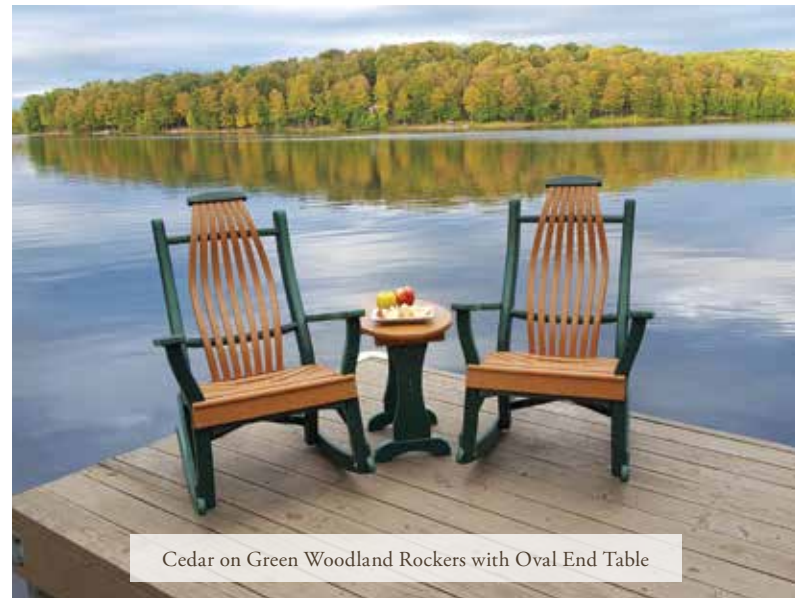

STYLE, VARIETY, QUALITY . . .

HANDCRAFTED EXCELLENCE